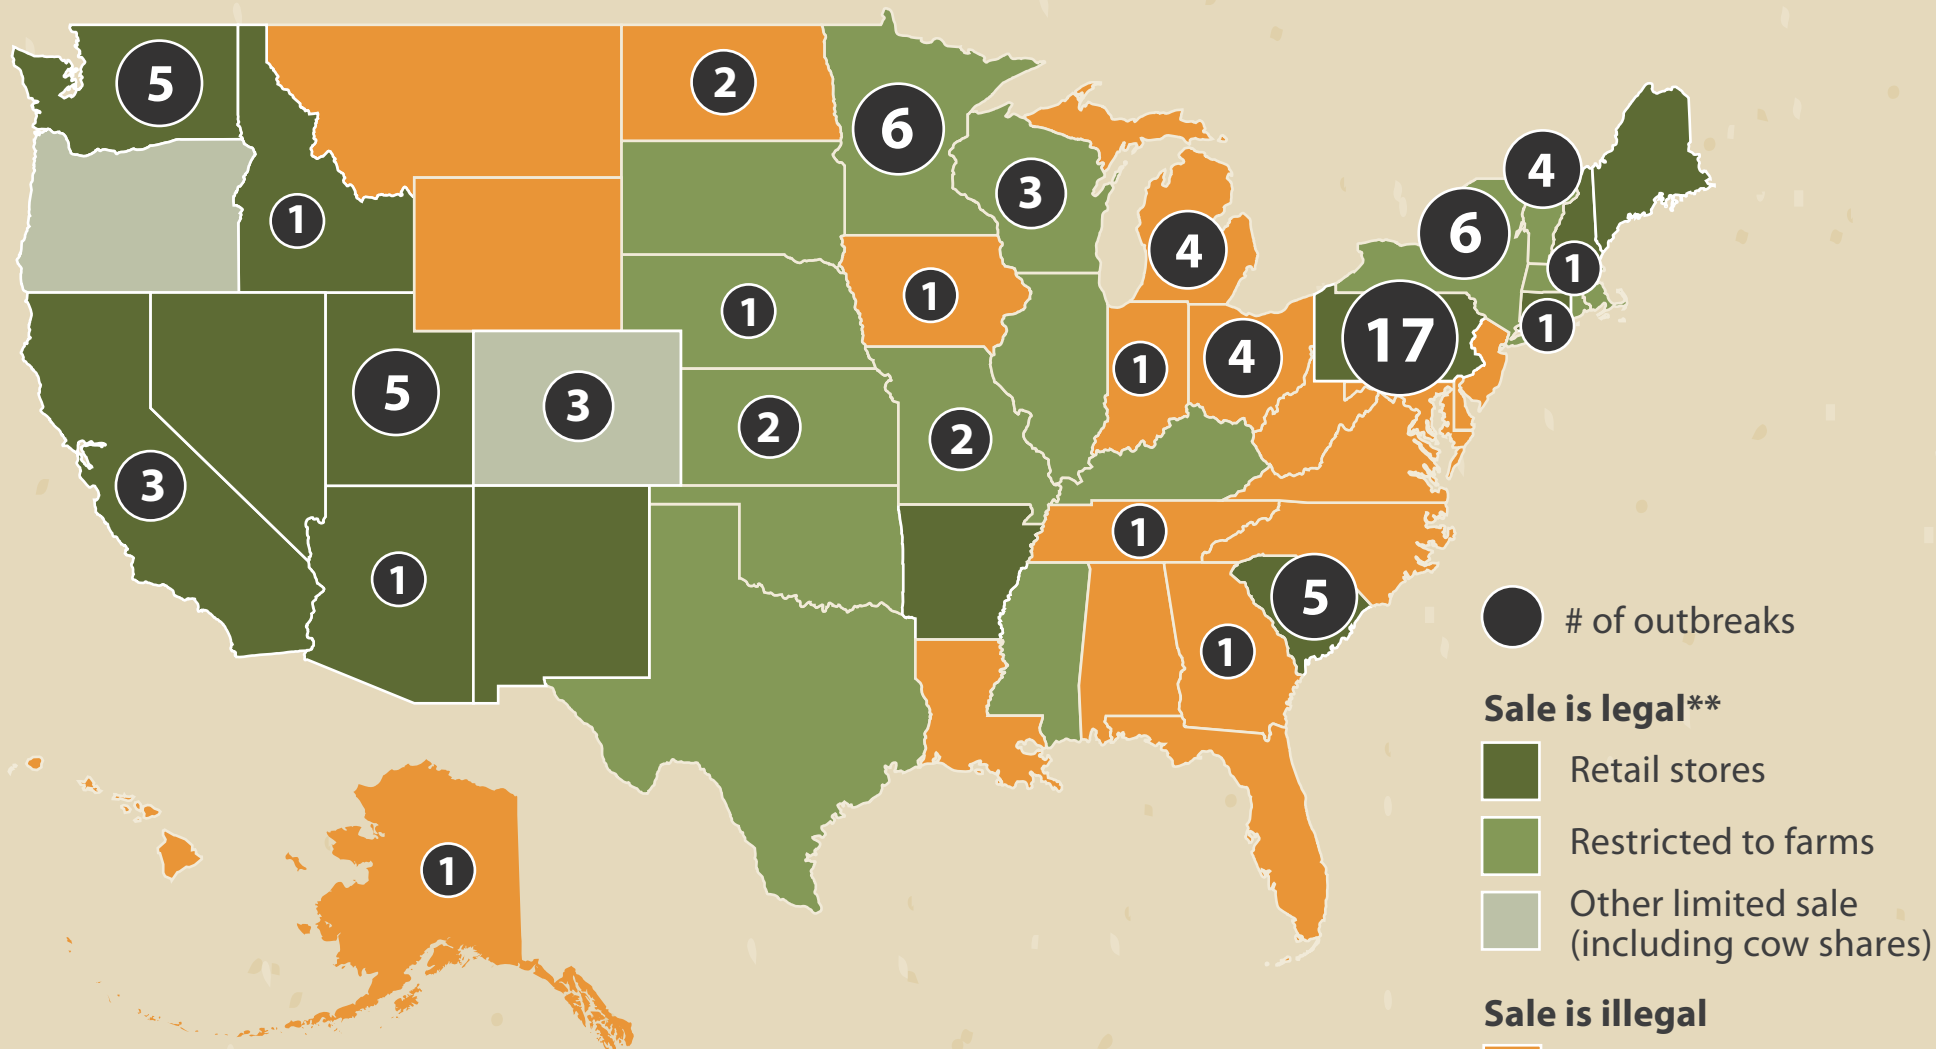

Legal Status of the Sale of Raw Milk and Outbreaks* Linked to Raw Milk, by State, 2007-2012

Updated: January 2017

* Source of outbreak data: CDC, published data

** Source of legal status of the sale of raw milk data: National Association of State Departments of Agriculture (NASDA) and online search of state regulations