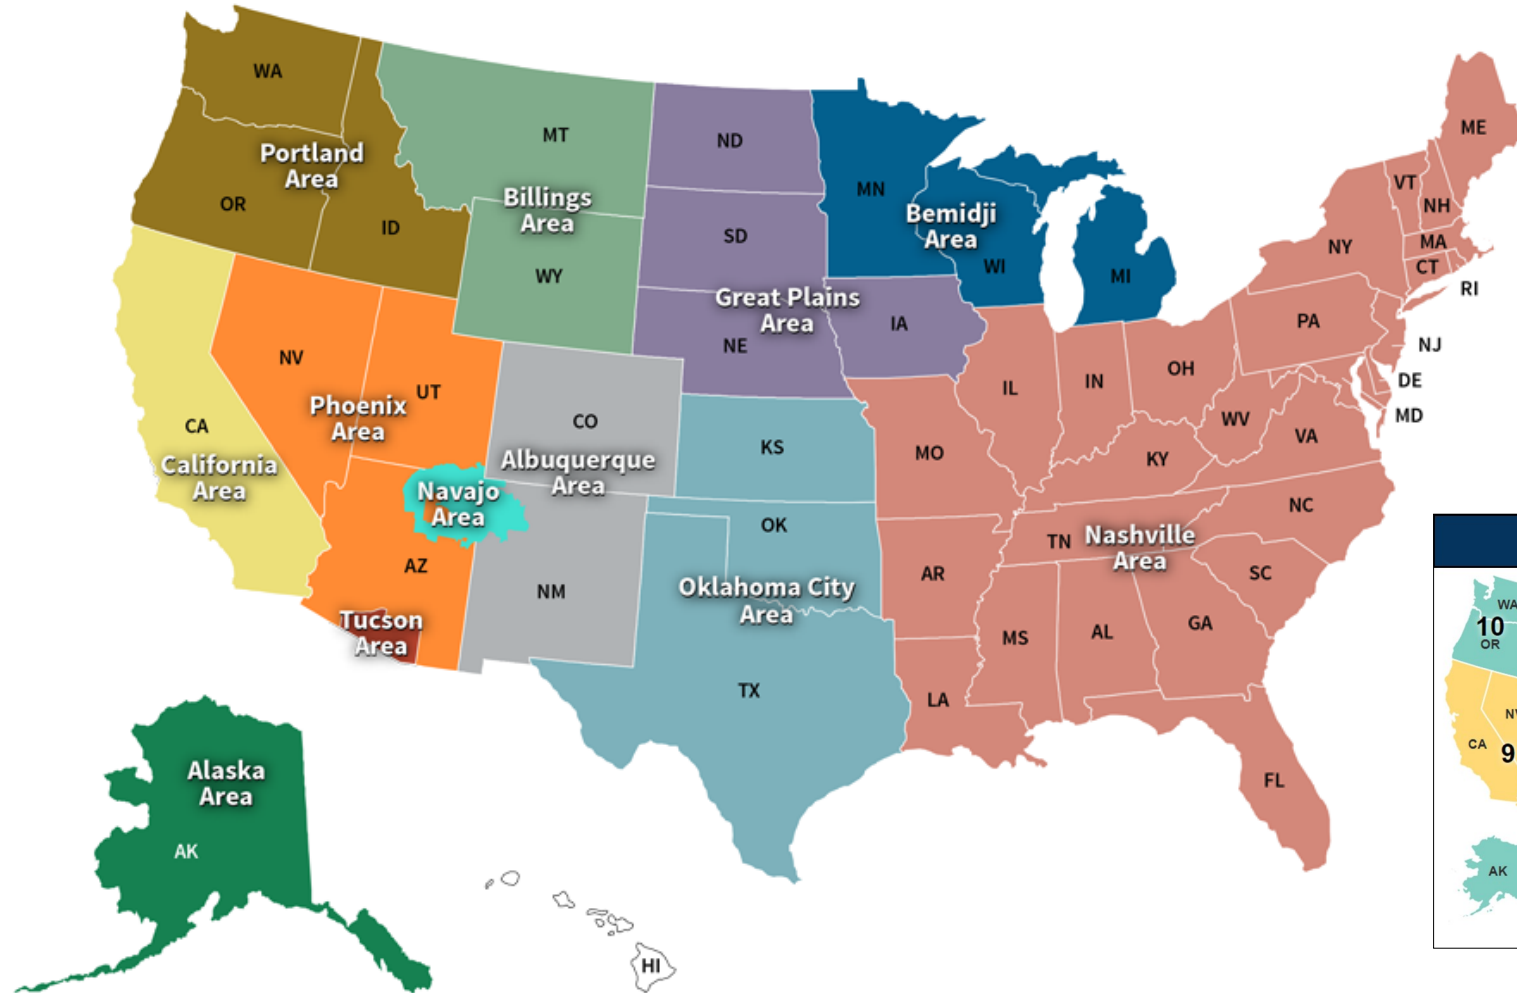

HRSA Tribal Advisory Council Member Regions

Alaska Area
Rhoda Jenson
Yakutat Tlingit Tribe

Bemidji Area
VACANT

California Area
Kira Norton
Blue Lake Rancheria

Nashville Area
Cyrus Ben
Mississippi Band of
Choctaw Indians

Oklahoma City Area
Chuck Hoskin Jr.
Cherokee Nation

Portland Area
VACANT

Albuquerque Area
Selwyn Whiteskunk
Ute Mountain Ute Tribe

Billings Area
Lee Spoonhunter
Northern Arapaho Tribe

Great Plains Area
VACANT

Navajo Area
Jonathan Nez
Navajo Nation

Phoenix Area
VACANT

Tucson Area
Leander Mase
Tohono O'odham Nation